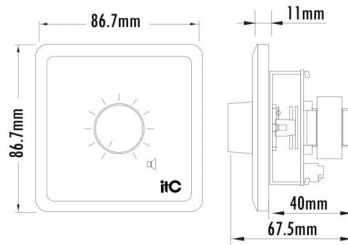

Volume Control

T-671 / T-672 / T-673 / T-674 / T-675

Model with "F" with alarm cutting function;
Note: Standard universal plastic bottom box (L80× W80×D60mm) can be used for installation.

Specifications:

Model	T-671	T-672	T-673	T-674	T-675
Input Power	6W	15W	30W	60W	100W
Control Mode	Transformer				
Signal Input	70~100V				
Signal Output	0~100V				
Speaker Type	Voltage Speaker				
Frequency Response	80Hz-16KHz				
Step	11 Steps				
Finish	PC, white				
Mounting Size	80 x 80 x 60mm				
Dimension	86.7 x 86.7 x 67.5mm				
Weight	0.14Kg	0.20Kg	0.20Kg	0.20Kg	0.22Kg
Accessory	One pair screw of M4 x 25				