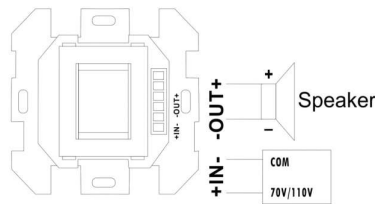

Volume Control

T-671 / T-672 / T-673 / T-674 / T-675

Model with "F" with alarm cutting function;
Note: Standard universal plastic bottom box (L80× W80×D60mm) can be used for installation.

Specifications:

Model	T-671	T-672	T-673	T-674	T-675
Input Power	6W	15W	30W	60W	100W
Control Mode	Transformer				
Signal Input	70~100V				
Signal Output	0~100V				
Speaker Type	Voltage Speaker				
Frequency Response	80Hz-16KHz				
Step	11 Steps				
Finish	PC, white				
Mounting Size	80 x 80 x 60mm				
Dimension	86.7 x 86.7 x 67.5mm				
Weight	0.14Kg	0.20Kg	0.20Kg	0.20Kg	0.22Kg
Accessory	One pair screw of M4 x 25				