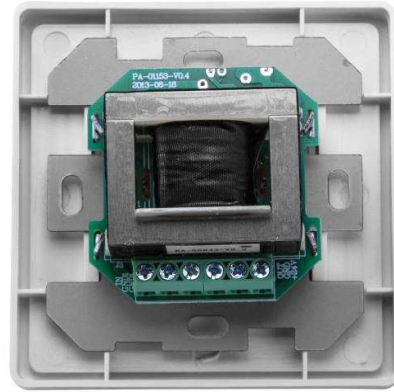

Volume Control

T-671 / T-672 / T-673 / T-674 / T-675

Model with "F" with alarm cutting function;
Note: Standard universal plastic bottom box (L80× W80×D60mm) can be used for installation.

Specifications:

Model	T-671	T-672	T-673	T-674	T-675
Input Power	6W	15W	30W	60W	100W
Control Mode	Transformer				
Signal Input	70~100V				
Signal Output	0~100V				
Speaker Type	Voltage Speaker				
Frequency Response	80Hz-16KHz				
Step	11 Steps				
Finish	PC, white				
Mounting Size	80 x 80 x 60mm				
Dimension	86.7 x 86.7 x 67.5mm				
Weight	0.14Kg	0.20Kg	0.20Kg	0.20Kg	0.22Kg
Accessory	One pair screw of M4 x 25				